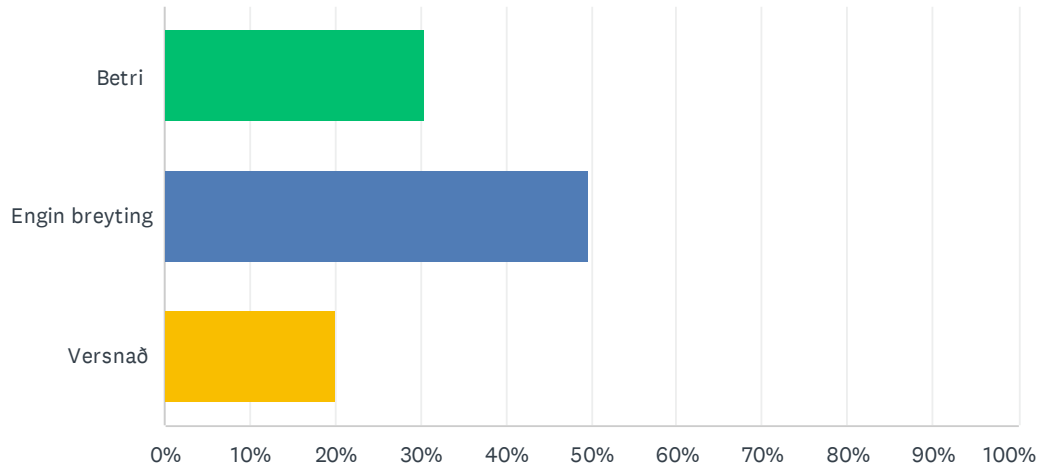

Q10 Hvaða áhrif hefur sameiningin haft á þjónustu kirkjunnar í prestakallinu?

Answered: 125 Skipped: 3

ANSWER CHOICES	RESPONSES	
Betri	30.40%	38
Engin breyting	49.60%	62
Versnað	20.00%	25
TOTAL		125