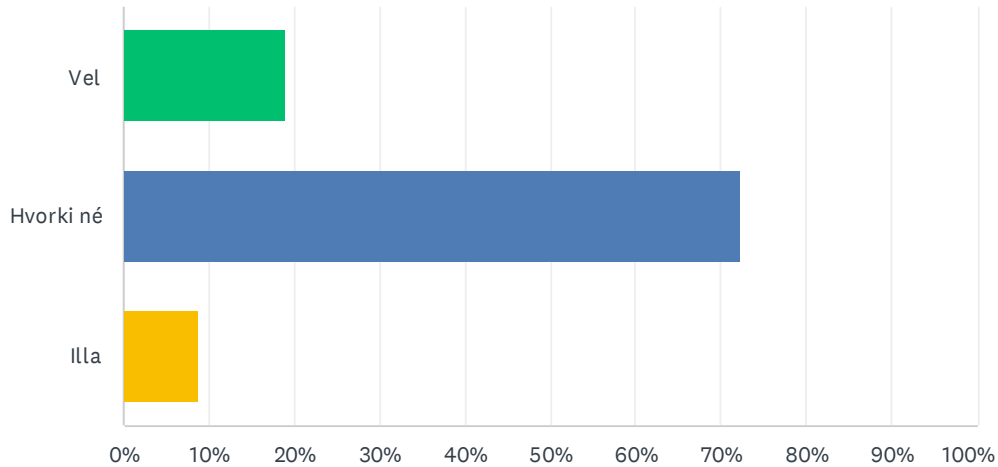

Q4 Hvernig finnst þér styrkleikar annars starfsfólks sókna nýtast í sameinuðu prestakalli?

Answered: 126 Skipped: 2

ANSWER CHOICES	RESPONSES	
Vel	19.05%	24
Hvorki né	72.22%	91
Illa	8.73%	11
TOTAL		126